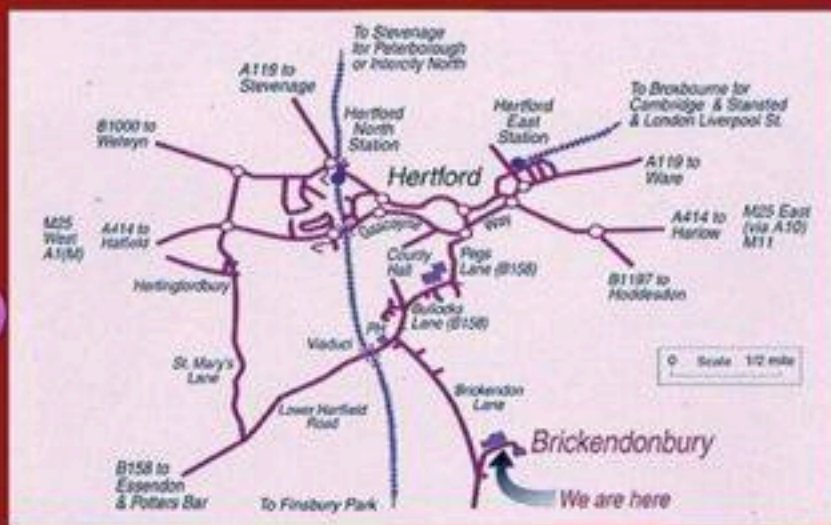

## BY ROAD

From A1(M) - Leave the A1 junction 4 to A414 to Hertford. At the end of a long stretch of dual carriageway, turn right at roundabout following the sign to Hertingfordbury. Turn left into St. Mary's lane and follow to the end. At T junction turn left into Lower Hatfield road. Pass under railway viaduct and turn right opposite the 'Harts Horns' public house (PH) into Brickendon Lane. Heavy Goods Vehicles (HGVs) should stay on A414 to Hertford.

From the M1 - Leave M1 at junction 7 (M10 turn off), Take M10 then A414 to Hatfield, and towards Hertford, follow directions from the A1(M), see the map above.

From Cambridge via M11 - Leave M1 at junction 8 on A120. Travel west to Puckeridge and take A10 south to Hertford. Leave A10 on A414 to Hertford. In Hertford turn left into B158 pass County Hall and turn left at the mini roundabout at the bottom of the hill. Turn left opposite the 'Harts Horns' public house (PH) into Brickendon Lane.

From the South East via M25 - Leave M25 at junction 25 (A10 turn off). Travel north and leave A10 onto A414 to Hertford. In Hertford turn left into B156, pass County Hall and turn left into mini roundabout at the bottom of the hill. Turn left opposite the 'Harts Horns' public house (PH) into Brickendon Lane.

## BY RAIL

From London - Trains start from Kings Cross for Hertford North. Finsbury Park is on both routes and is therefore a reliable joining point and provides an interchange between the Underground and Main Line. Alternatively, service runs from Liverpool Street for Hertford East.